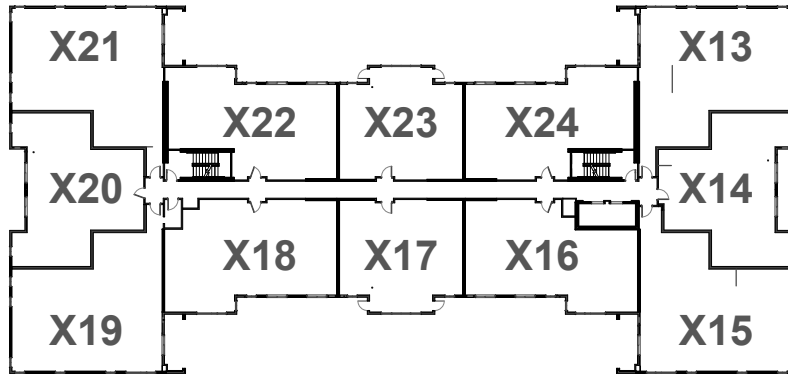

Key Plans - Typical Floor

BANOOK TOWER

ALBRO TOWER

5 Horizon Court
Dartmouth, NS
B3A 0C4